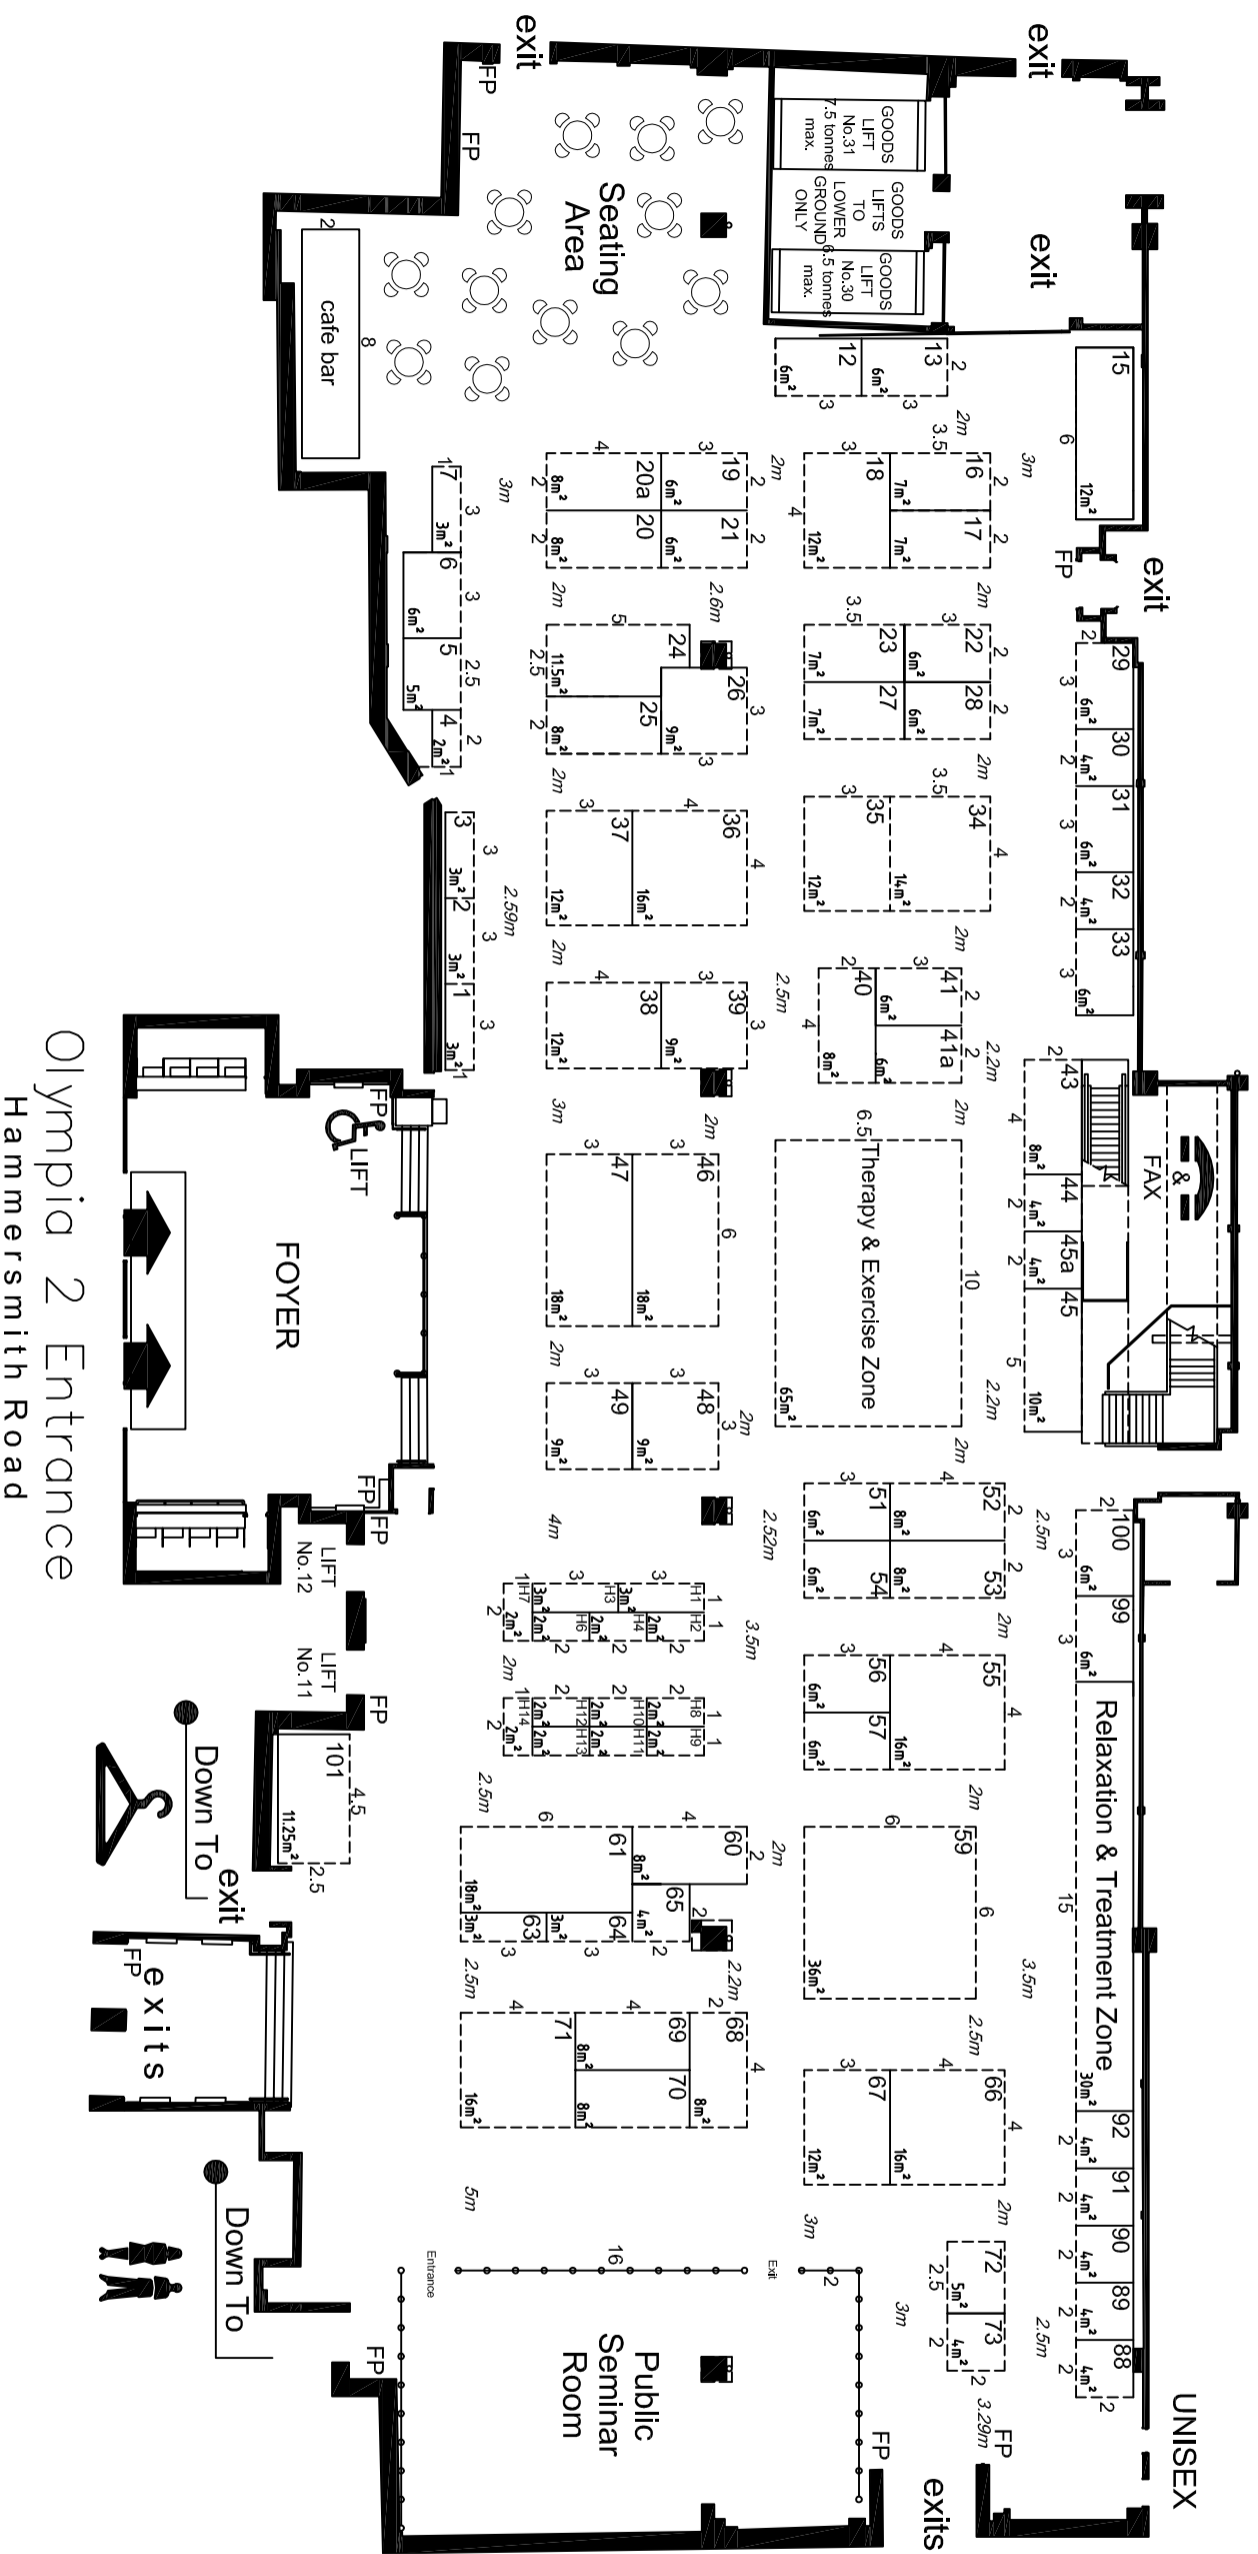

The Back Show 2010

OLYMPIA 2 – LONDON

Olympia 2 Entrance
Hammersmith Road

Early Action Group

Early Action Group Limited
2nd Floor, 100, Oldfield Rd, Solihull, Warwickshire, CV56 4JH
T: +44 (0)161 872 9990 F: +44 (0)161 872 9991 ISBN: 0161 872 5165
E: enquiries@earlyactiongroup.co.uk W: www.earlyactiongroup.co.uk

TITLE: **THE BACK SHOW 2010**
THE GROUND LEVEL

REVISIONS:

Show Dates	2010	Client		Hall No	
Designer		Show	THE BACK SHOW 2010	Stand No	
Drawn	LM	Venue	OLYMPIA 2	DWG	Rev - D 03-08-10
Job No		Scale	1:200 (A2)